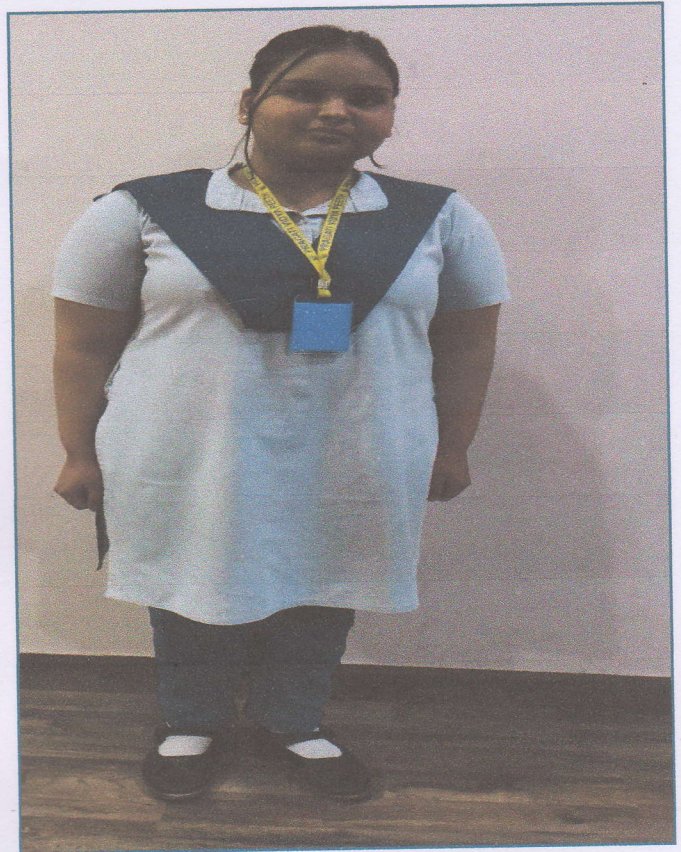

Class – 1st to 3rd Boys Summer Uniform

Class – 4th to 12th Boys Summer Uniform

PRINCIPAL
PRAGATI VIDYA PEETH
C.P. Colony, Main Road

SCHOOL UNIFORM CLASS WISE

Class – 1st to 8th Girls Summer Uniform

Class -9th to 12th Girl Summer Uniform