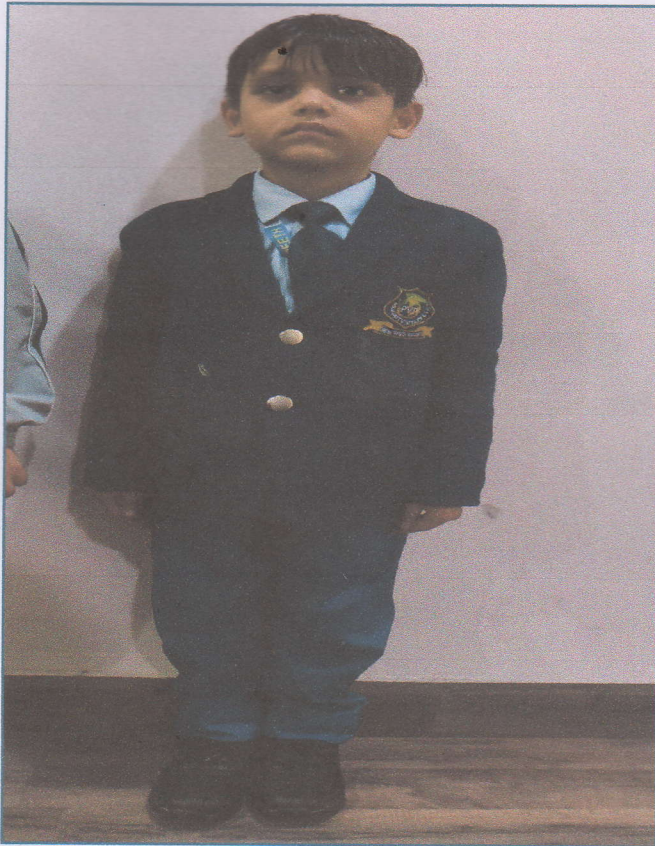

Class – 1st to 8th Girls Winter Uniform

Class – 9th to 12th Girls Winter Uniform

PRINCIPAL
PRAGATI VIDYA PEETH
C.P. Colony, Main Road
Morar, Gwalior-474006

SCHOOL UNIFORM CLASS WISE

Class – 1st to 12th Boys Winter Uniform